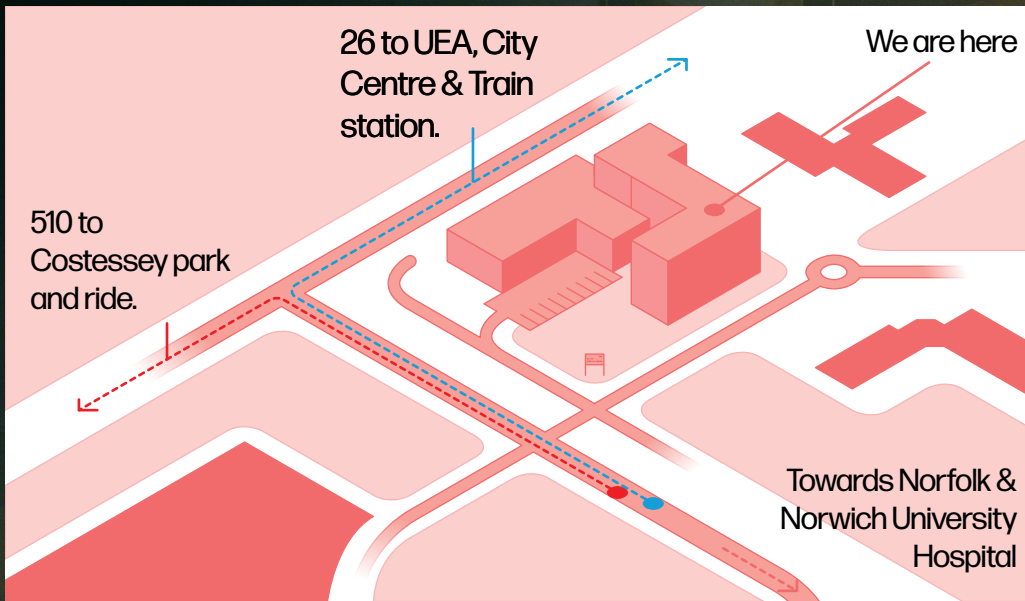

# EAST OF ENGLAND IMAGING ACADEMY

The East of England Imaging Academy is based in the Cotman Centre on the Norwich Research Park; less than 10 minutes walk from the Norfolk and Norwich University Hospital (NNUH) and the University of East Anglia (UEA).

**Travelling from A11** - At the Thickthorn roundabout - follow the A11 straight over towards Norwich. At the first roundabout, turn left towards NNUH. Travel straight over three roundabouts. At the fourth (just before the NNUH), turn right (Colney Lane). Proceed over the pedestrian crossing and at the next set of traffic lights turn right, then immediately left into the Cotman Centre. The Imaging Academy is on your right.

**Travelling from the A47** - Take the B1108 (Watton Road) towards Norwich. At the second set of traffic lights turn right into Colney Lane. At the next set of traffic lights turn left, then immediately left again, into the Cotman Centre. The Imaging Academy is on your right.